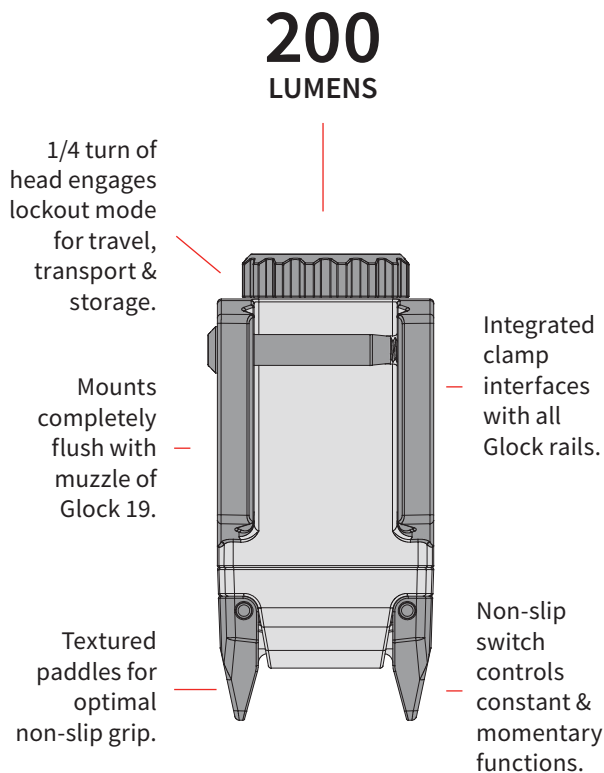

# APL<sup>™</sup> GLOCK<sup>®</sup>

The APL Compact is a brand new INFORCE product providing 200 lumens of vibrant white light with up to 1.5 hours of runtime. Ultra-light and durable inside and out, weighing less than 2 ounces, it provides a high-intensity tight beam to fill your field of view for close to mid-range target identification. The water-resistant, glass reinforced polymer body is incredibly powerful and ultra-compact. Extensively tested, it mounts completely flush with the muzzle of a Glock 19 and offers constant and momentary operating modes. Textured paddles for a non-slip grip and ambidextrous on/off switches enable left or right hand activation. In addition, the easy-to-operate lockout system ensures the light isn't activated until you're ready.

PART #	BODY COLOR	UPC 671192-
ACG-05-1	Black	60147-6

**ACTUAL SIZE**

<b>FUNCTIONS</b>	Constant / Momentary
<b>MODE</b>	White
<b>OUTPUT</b>	200 Lumens
<b>RUNTIME</b>	High efficiency LED provides up to 1½ hrs
<b>WEIGHT</b>	1.87 oz/53.2 g with battery
<b>SIZE</b>	Length: 2.43 in/6.2 cm Width: 1.17 in/3.0 cm Bezel Diameter: 0.88 in/2.2 cm
<b>MOUNT</b>	Integrates with all Glock rails.
<b>ACTIVATION</b>	Ambidextrous on/off
<b>LOCKOUT SYSTEMS</b>	Head Rotation
<b>CONSTRUCTION</b>	Glass reinforced polymer body offers high-impact resistance and durability.
<b>BATTERY</b>	1 Lithium CR2 included. Head removes for battery replacement.