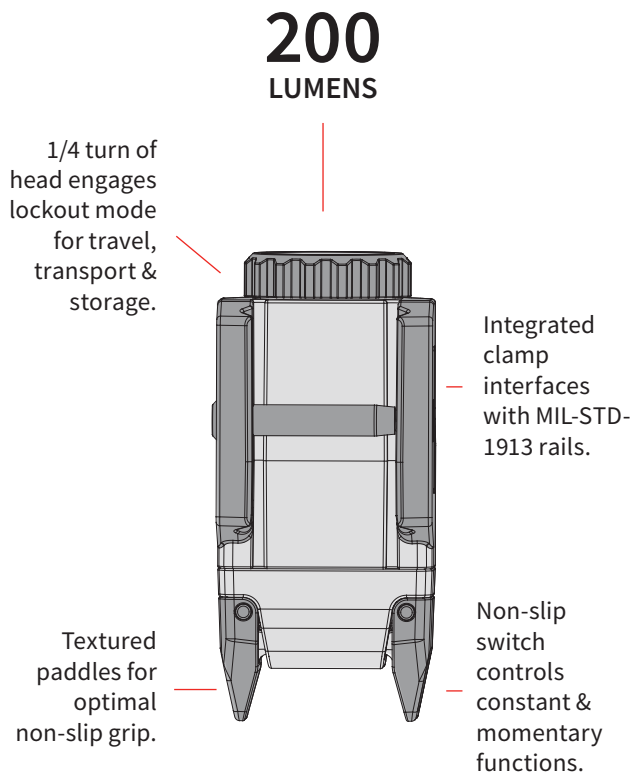

APL[™]C

The APL Compact is a brand new INFORCE product providing 200 lumens of vibrant white light with up to 1.5 hours of runtime. Ultra-light and durable inside and out, weighing less than 2 ounces, it provides a high-intensity tight beam to fill your field of view for close to mid-range target identification. The water-resistant, glass reinforced polymer body is incredibly powerful and ultra-compact. Extensively tested, it integrates with MIL-STD-1913 rails and offers constant and momentary operating modes. Textured paddles for a non-slip grip and ambidextrous on/off switches enable left or right hand activation. In addition, the easy-to-operate lockout system ensures the light isn't activated until you're ready.

| PART # | BODY COLOR | UPC 671192- |
|---------|-----------------|-------------|
| AC-05-1 | Black | 60151-3 |
| AC-06-1 | Flat Dark Earth | 60152-0 |

ACTUAL SIZE

| | |
|------------------------|---|
| FUNCTIONS | Constant / Momentary |
| MODE | White |
| OUTPUT | 200 Lumens |
| RUNTIME | High efficiency LED provides up to 1½ hrs |
| WEIGHT | 1.87 oz/53.2 g with battery |
| SIZE | Length: 2.43 in/6.2 cm Width: 1.17 in/3.0 cm Bezel Diameter: 0.88 in/2.2 cm |
| MOUNT | Integrates with MIL-STD-1913 rails. |
| ACTIVATION | Ambidextrous on/off |
| LOCKOUT SYSTEMS | Head Rotation |
| CONSTRUCTION | Glass reinforced polymer body offers high-impact resistance and durability. |
| BATTERY | 1 Lithium CR2 included. Head removes for battery replacement. |