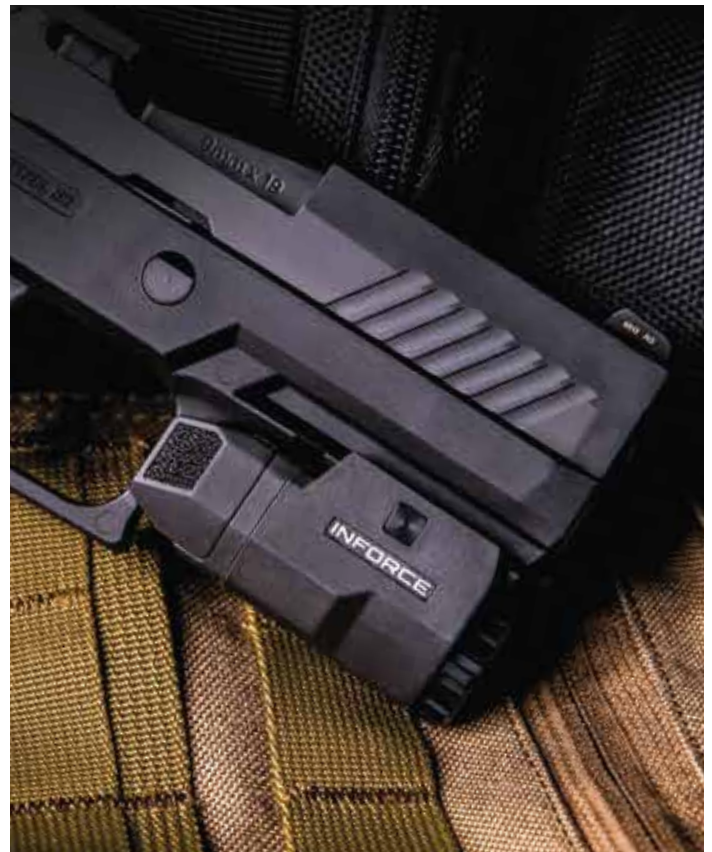

APL[™]C

The APL Compact is a brand new INFORCE product providing 200 lumens of vibrant white light with up to 1.5 hours of runtime. Ultra-light and durable inside and out, weighing less than 2 ounces, it provides a high-intensity tight beam to fill your field of view for close to mid-range target identification. The water-resistant, glass reinforced polymer body is incredibly powerful and ultra-compact. Extensively tested, it integrates with MIL-STD-1913 rails and offers constant and momentary operating modes. Textured paddles for a non-slip grip and ambidextrous on/off switches enable left or right hand activation. In addition, the easy-to-operate lockout system ensures the light isn't activated until you're ready.

| PART # | BODY COLOR | UPC 671192- |
|---------|-----------------|-------------|
| AC-05-1 | Black | 60151-3 |
| AC-06-1 | Flat Dark Earth | 60152-0 |

ACTUAL SIZE

| | |
|------------------------|---|
| FUNCTIONS | Constant / Momentary |
| MODE | White |
| OUTPUT | 200 Lumens |
| RUNTIME | High efficiency LED provides up to 1½ hrs |
| WEIGHT | 1.87 oz/53.2 g with battery |
| SIZE | Length: 2.43 in/6.2 cm Width: 1.17 in/3.0 cm Bezel Diameter: 0.88 in/2.2 cm |
| MOUNT | Integrates with MIL-STD-1913 rails. |
| ACTIVATION | Ambidextrous on/off |
| LOCKOUT SYSTEMS | Head Rotation |
| CONSTRUCTION | Glass reinforced polymer body offers high-impact resistance and durability. |
| BATTERY | 1 Lithium CR2 included. Head removes for battery replacement. |