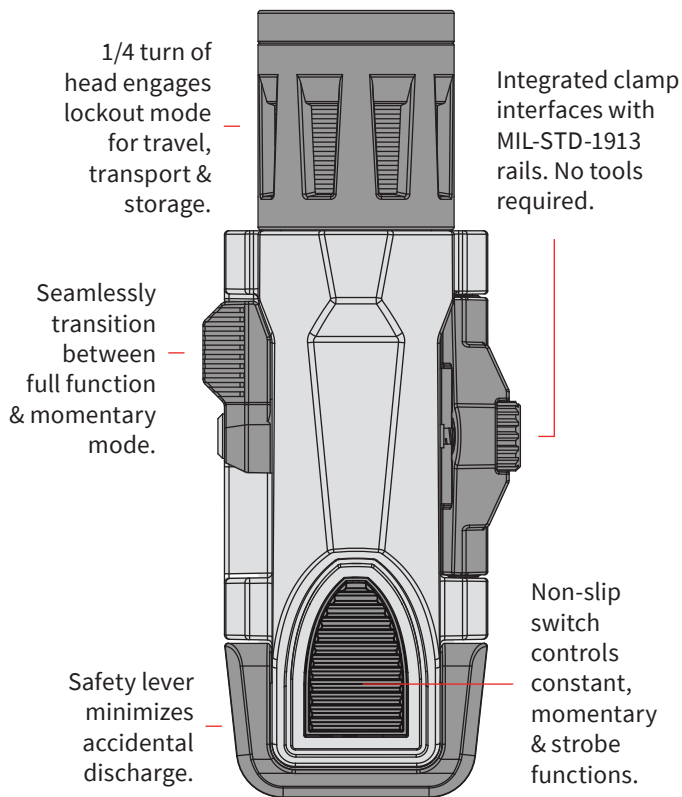

WML™ WHITE

For great value and appreciable power in an ultra-compact white-light, our WML White – Gen2 is an optimal choice. If you're looking for a bit more, our WMLx White – Gen 2 sets the standard for balancing output, reliability and size in a lightweight rifle light. Both weapon mounted rifle lights are made of glass reinforced nylon 6. This allows for lightweight yet durable construction. These devices are also impervious to dust, sand, and dirt, and are waterproof to 66 feet.

PART #	BODY COLOR	UPC 671192-
W-05-1	Black	60135-3
W-06-1	Flat Dark Earth	60136-0

**400
LUMENS**

ACTUAL SIZE

HIGH OUTPUT	400 Lumens
PEAK BEAM INTENSITY	4,000 Candela
DISTANCE	413 Feet/126 Meters
HIGH RUNTIME	1.5 Hours
BATTERIES	One 123a Included
WEIGHT WITH BATTERIES	3.2 oz/91.2 g
LENGTH	4.2 in/10.7 cm
BEZEL DIAMETER	1.0 in/2.7 cm
SWITCHING	Rear Facing Non Slip Button
FUNCTIONS	Constant/Momentary/Strobe
LOCKOUT SYSTEM	Safety Lever/Head Rotation
MOUNTING	Integrated Clamp
CONSTRUCTION	Glass Reinforced Nylon
FINISH	Black or FDE
WATERPROOF	Up to 66 Feet/20 Meters